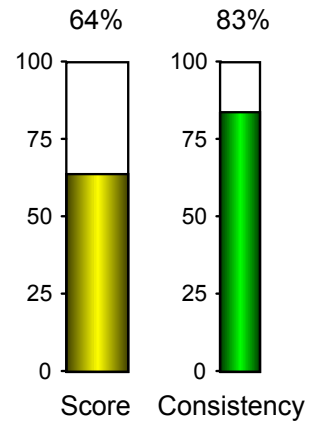

SAM PuttLab

The revolution in short game golf training

Project:	16th October 2014
Player:	Hopley, Martin
File:	Versa 90 no 7
Date:	16.10.2014

Face at address

Face at impact

SAM PuttLab

The revolution in short game golf training

Project:	16th October 2014
Player:	Hopley, Martin
File:	Versa 90 no 7
Date:	16.10.2014

Putter path - top view

Impact spot

5.2 mm toe

SAM PuttLab

The revolution in short game golf training

Project:	16th October 2014
Player:	Hopley, Martin
File:	Versa 90 no 7
Date:	16.10.2014