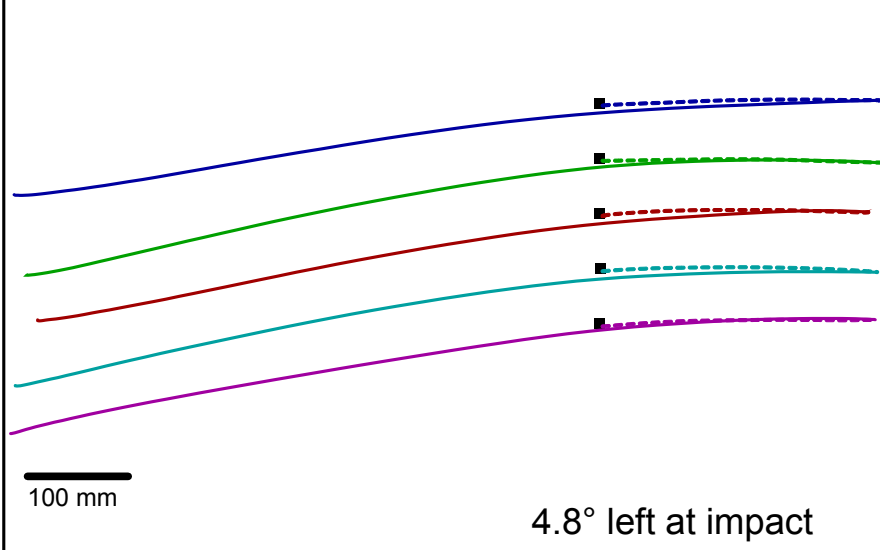

Project:	16th October 2014
Player:	Hopley, Martin
File:	Versa 90 no 7
Date:	16.10.2014

Putter path - top view

Impact spot

5.2 mm toe

SAM PuttLab

The revolution in short game golf training

Project:	16th October 2014
Player:	Hopley, Martin
File:	Versa 90 no 7
Date:	16.10.2014