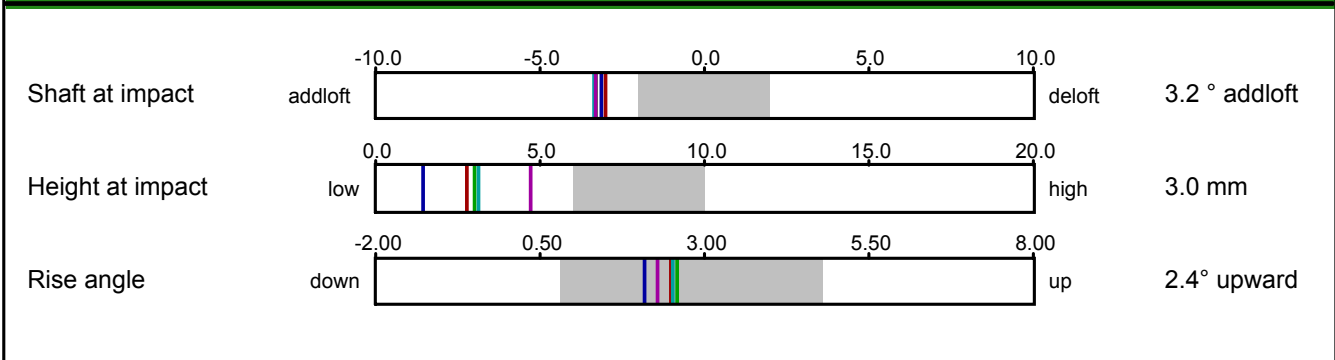

Project:	16th October 2014
Player:	Hopley, Martin
File:	Versa 90 no 7
Date:	16.10.2014

Putter path - top view

Impact spot

5.2 mm toe

SAM PuttLab

The revolution in short game golf training

Project:	16th October 2014
Player:	Hopley, Martin
File:	Versa 90 no 7
Date:	16.10.2014