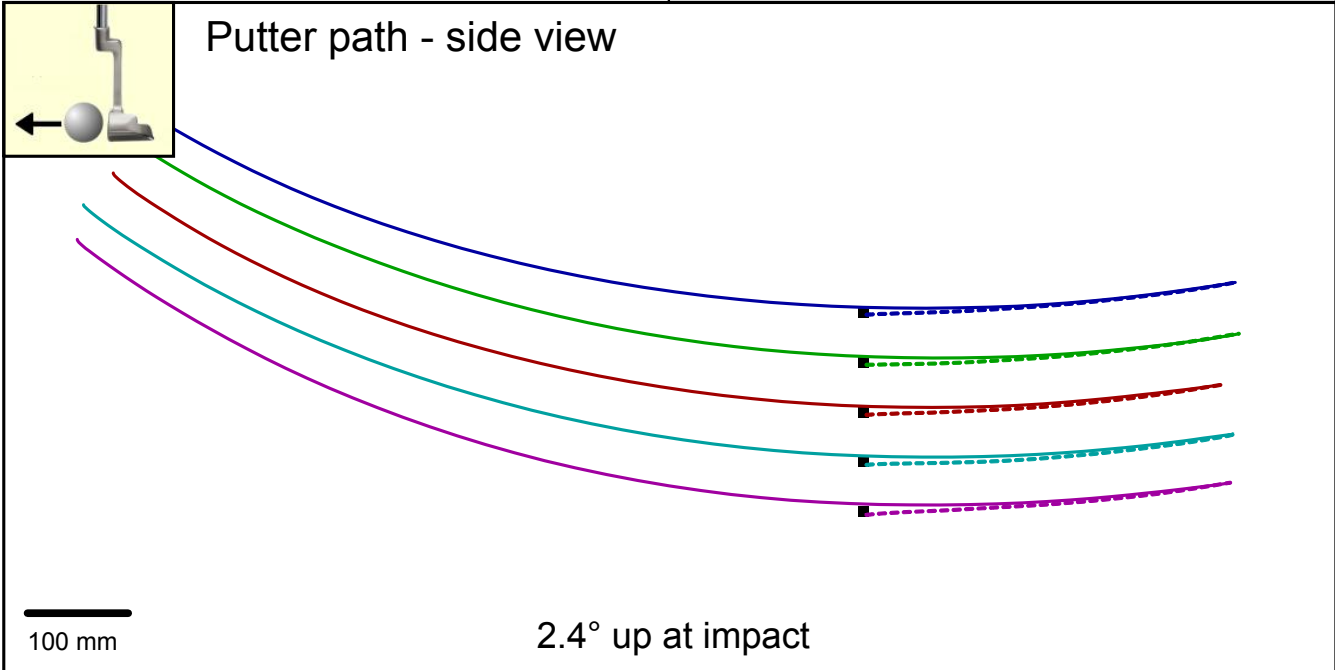

Project:	16th October 2014
Player:	Hopley, Martin
File:	Versa 90 no 7
Date:	16.10.2014

Putter path - top view

Impact spot

5.2 mm toe

SAM PuttLab

The revolution in short game golf training

Project:	16th October 2014
Player:	Hopley, Martin
File:	Versa 90 no 7
Date:	16.10.2014