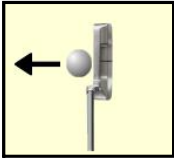

Project:	16th October 2014
Player:	Hopley, Martin
File:	Versa 90 no 7
Date:	16.10.2014

Putter path - top view

Impact spot

5.2 mm toe

SAM PuttLab

The revolution in short game golf training

Project:	16th October 2014
Player:	Hopley, Martin
File:	Versa 90 no 7
Date:	16.10.2014