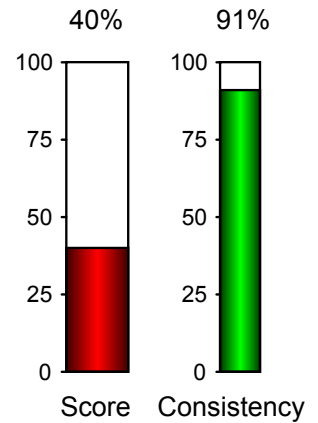

SAM PuttLab

The revolution in short game golf training

Project:	16th October 2014
Player:	Hopley, Martin
File:	Versa 90 no 7
Date:	16.10.2014

Face at address

Face at impact

SAM PuttLab

The revolution in short game golf training

Project:	16th October 2014
Player:	Hopley, Martin
File:	Versa 90 no 7
Date:	16.10.2014

Putter path - top view

Impact spot

5.2 mm toe

SAM PuttLab

The revolution in short game golf training

Project:	16th October 2014
Player:	Hopley, Martin
File:	Versa 90 no 7
Date:	16.10.2014