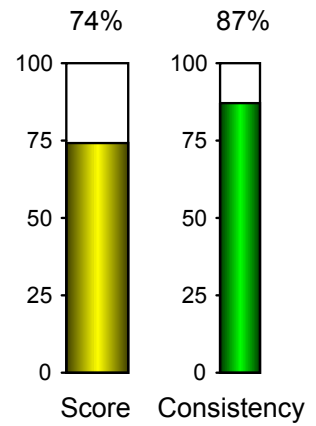

SAM PuttLab

The revolution in short game golf training

Project:	16th October 2014
Player:	Hopley, Martin
File:	Versa 90 no 7
Date:	16.10.2014

Face at address

Face at impact

SAM PuttLab

The revolution in short game golf training

Project:	16th October 2014
Player:	Hopley, Martin
File:	Versa 90 no 7
Date:	16.10.2014

Putter path - top view

Impact spot

5.2 mm toe

SAM PuttLab

The revolution in short game golf training

Project:	16th October 2014
Player:	Hopley, Martin
File:	Versa 90 no 7
Date:	16.10.2014