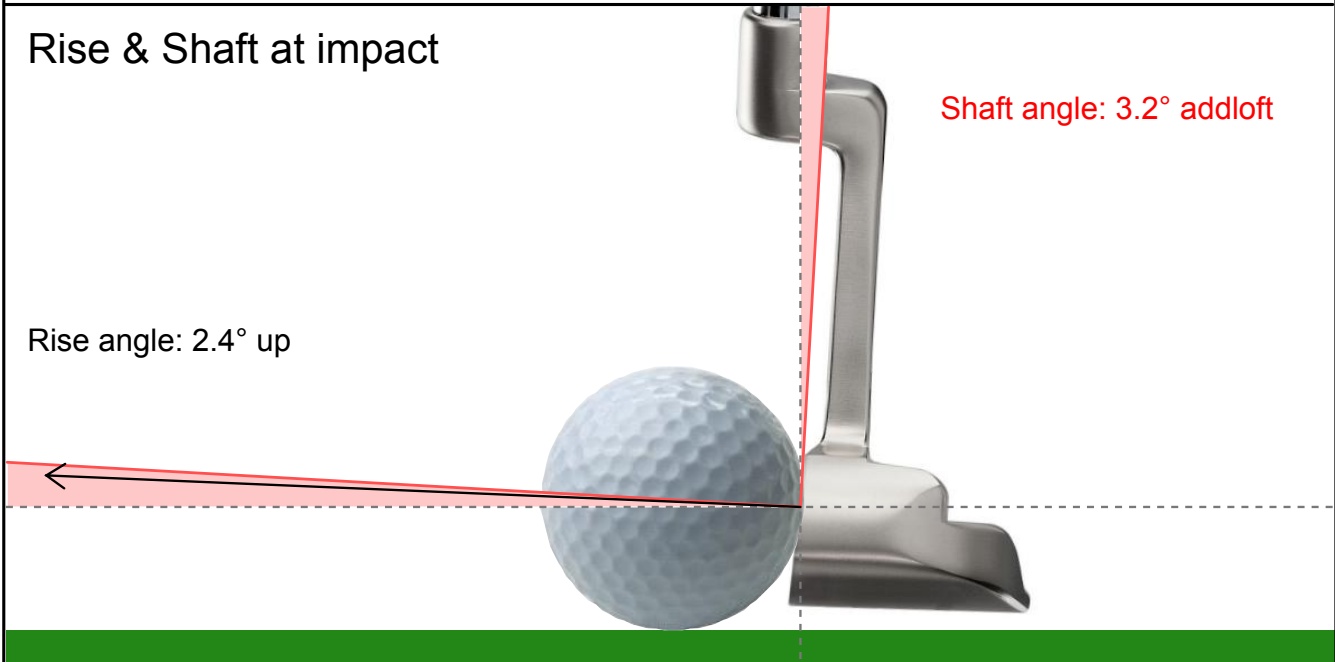

Project:	16th October 2014
Player:	Hopley, Martin
File:	Versa 90 no 7
Date:	16.10.2014

Putter path - top view

Impact spot

5.2 mm toe

SAM PuttLab

The revolution in short game golf training

Project:	16th October 2014
Player:	Hopley, Martin
File:	Versa 90 no 7
Date:	16.10.2014