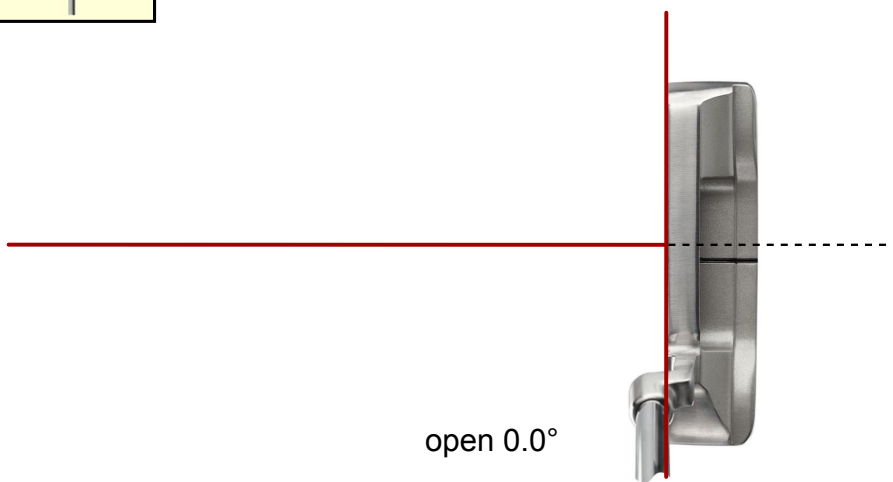

Face at impact