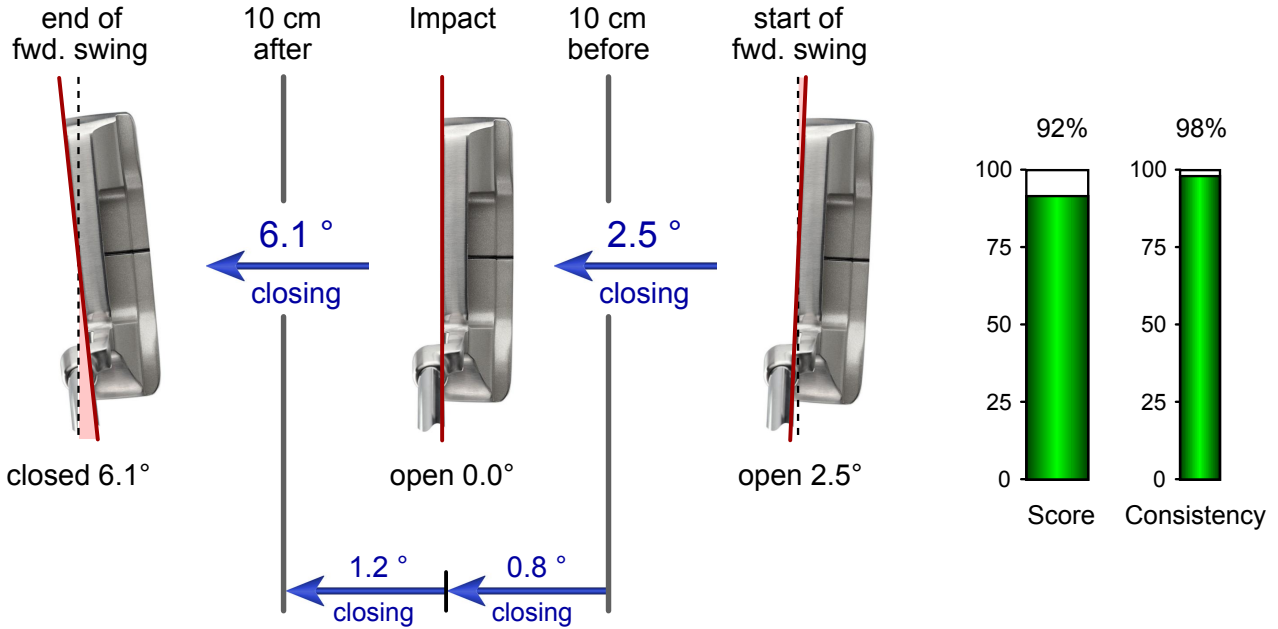

Project:	16th October 2014
Player:	Hopley, Martin
File:	Versa 90 no 7
Date:	16.10.2014

Putter path - top view

Impact spot

5.2 mm toe

SAM PuttLab

The revolution in short game golf training

Project:	16th October 2014
Player:	Hopley, Martin
File:	Versa 90 no 7
Date:	16.10.2014

Project: 16th October 2014
Player: Hopley, Martin
File: Versa 90 no 7
Date: 16.10.2014

Clubhead Rotation

Rotation

Rate of Rotation

SAM PuttLab

The revolution in short game golf training

Project: 16th October 2014
 Player: Hopley, Martin
 File: Versa 90 no 7
 Date: 16.10.2014