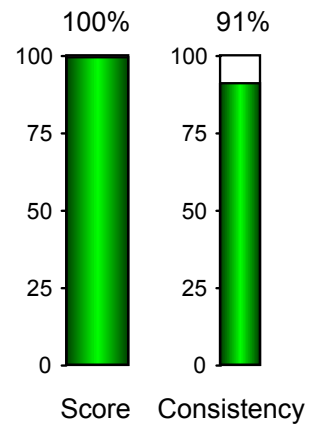

SAM PuttLab

The revolution in short game golf training

Project:	16th October 2014
Player:	Hopley, Martin
File:	Versa 90 no 7
Date:	16.10.2014

Face at address

Face at impact

SAM PuttLab

The revolution in short game golf training

Project:	16th October 2014
Player:	Hopley, Martin
File:	Versa 90 no 7
Date:	16.10.2014

Putter path - top view

Impact spot

5.2 mm toe

SAM PuttLab

The revolution in short game golf training

Project:	16th October 2014
Player:	Hopley, Martin
File:	Versa 90 no 7
Date:	16.10.2014