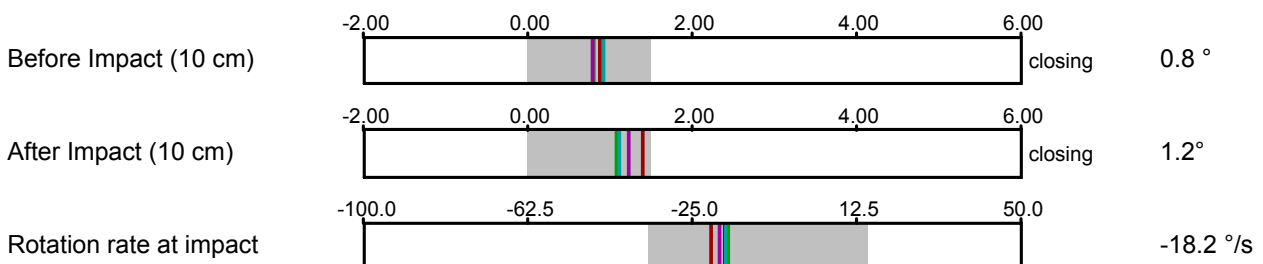

Project: 16th October 2014
Player: Hopley, Martin
File: Versa 90 no 7
Date: 16.10.2014

Clubhead Rotation

Rotation

Rate of Rotation

SAM PuttLab

The revolution in short game golf training

Project: 16th October 2014
 Player: Hopley, Martin
 File: Versa 90 no 7
 Date: 16.10.2014