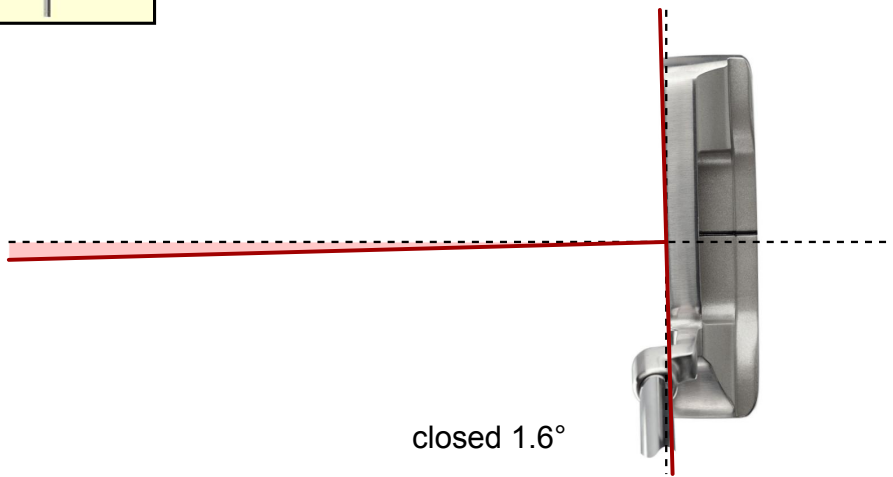

SAM PuttLab

The revolution in short game golf training

Project:	16th October 2014
Player:	Hopley, Martin
File:	Versa 90 no 7
Date:	16.10.2014

Face at address