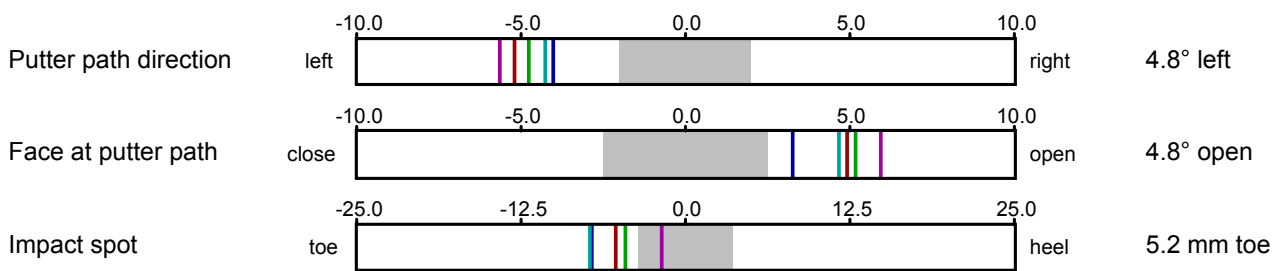

Project:	16th October 2014
Player:	Hopley, Martin
File:	Versa 90 no 7
Date:	16.10.2014

Putter path - top view

Impact spot

5.2 mm toe

SAM PuttLab

The revolution in short game golf training

Project:	16th October 2014
Player:	Hopley, Martin
File:	Versa 90 no 7
Date:	16.10.2014