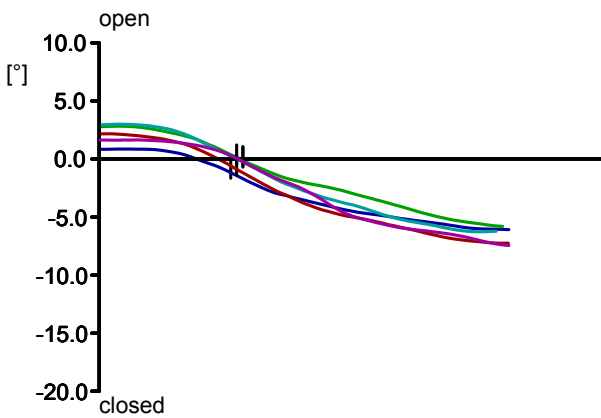

Project:	16th October 2014
Player:	Hopley, Martin
File:	Versa 90 no 7
Date:	16.10.2014

Putter path - top view

Impact spot

5.2 mm toe

SAM PuttLab

The revolution in short game golf training

Project:	16th October 2014
Player:	Hopley, Martin
File:	Versa 90 no 7
Date:	16.10.2014

Project: 16th October 2014
Player: Hopley, Martin
File: Versa 90 no 7
Date: 16.10.2014

Clubhead Rotation

Rotation

Rate of Rotation

SAM PuttLab

The revolution in short game golf training

Project: 16th October 2014
 Player: Hopley, Martin
 File: Versa 90 no 7
 Date: 16.10.2014