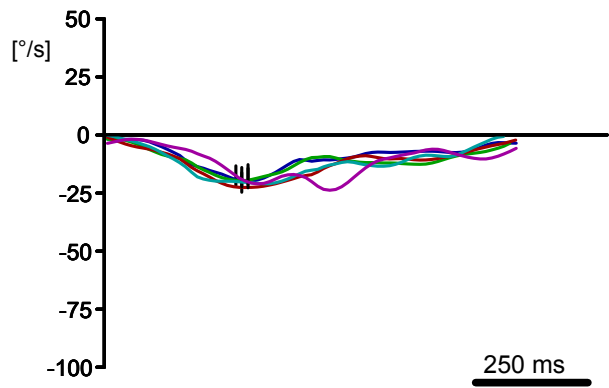

Project: 16th October 2014
Player: Hopley, Martin
File: Versa 90 no 7
Date: 16.10.2014

Clubhead Rotation

Rotation

Rate of Rotation

SAM PuttLab

The revolution in short game golf training

Project: 16th October 2014
 Player: Hopley, Martin
 File: Versa 90 no 7
 Date: 16.10.2014